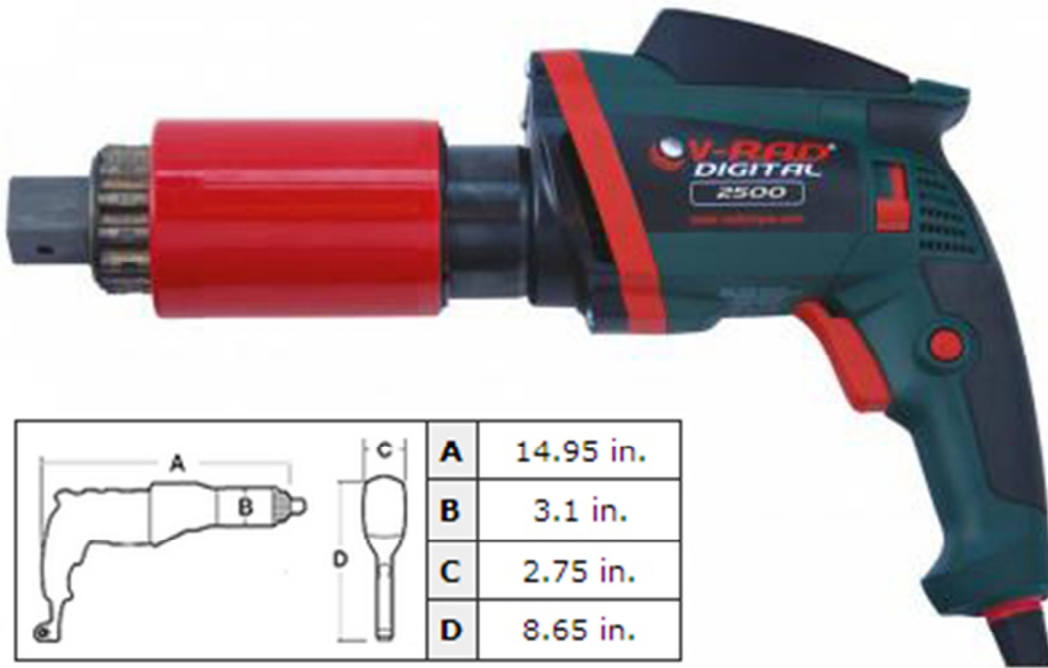

Total Torque Inc.

V Series : DV-RAD 2500

Part No.	Tool Model	Drive Size	Torque (low - high)	RPM	Weight	Noise Level
16122	DV-RAD 2500	1.0 in.	1000-2500 ft/lbs.	3.2	13.6 lbs.	85 db