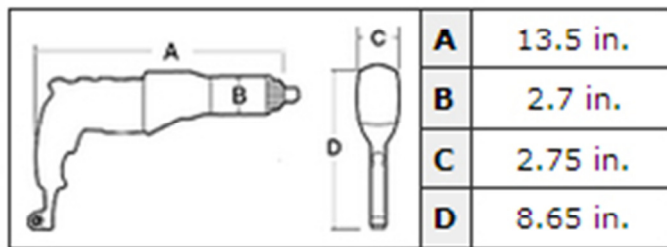

Total Torque Inc.

V Series : DV-RAD 1500

Part No.	Tool Model	Drive Size	Torque (low - high)	RPM	Weight	Noise Level
16121	DV-RAD 1500	1.0 in.	600-1500 ft/lbs.	5.8	12 lbs.	85 db