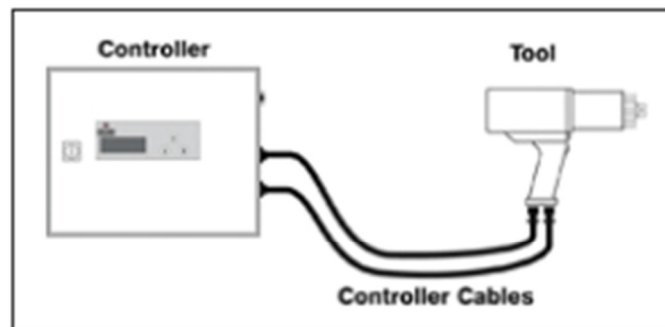

Total Torque Inc.

E-RAD Blu Touch Controller

PART #	TOOL MODEL	DRIVE SIZE	TORQUE (ft. lbs.)		WEIGHT (lbs.)	Dimension A	Dimension B	Dimension C	Dimension D
			LOW	HIGH					
21980	E-RAD 700	0.75"	100	700	12.0	13.25"	2.5"	3.0"	8.25"
21981	2500 COMP	1.0"	250	2500	18	14.8"	3.0"	3.0"	8.25"
21982	E-RAD 3000	1.0"	500	3000	23.5	16.75"	3.4"	3.5"	8.75"
21983	E-RAD 6000	1.5"	1500	6000	29	16.5"	4.0"	3.5"	8.75"