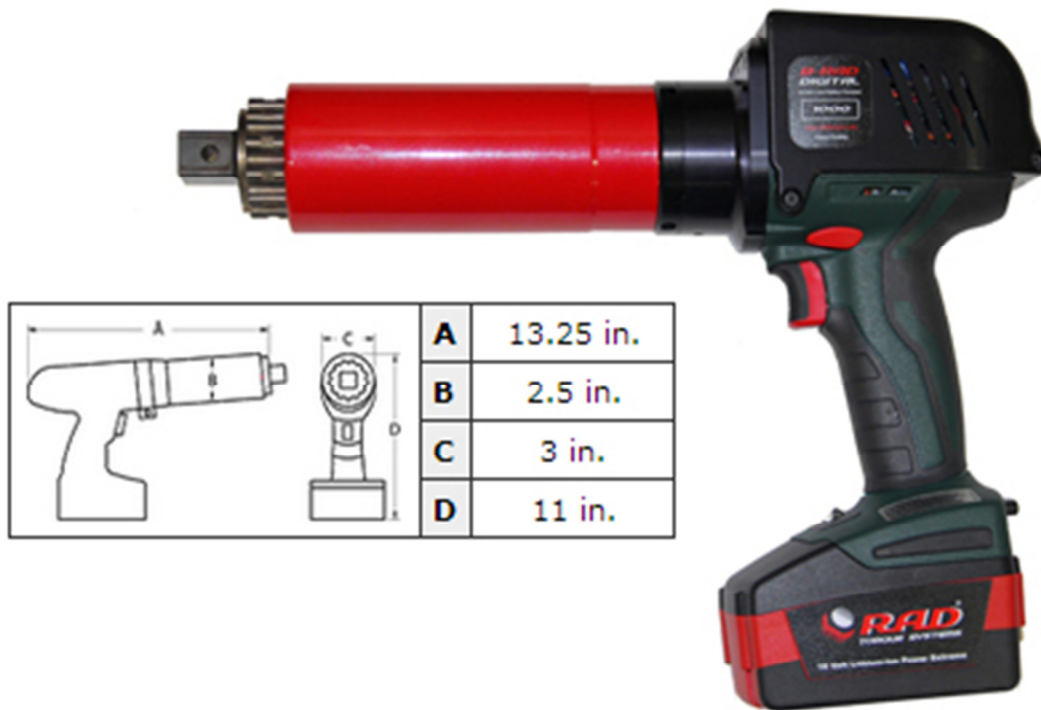

## Battery-Powered Series : DB-RAD 1000

Part No.	Tool Model	Drive Size	Torque (low - high)	RPM	Weight	Noise Level
16822	DB-RAD 1000	0.75 in.	250-1000 ft/lbs.	12	11.6 lbs.	80 db