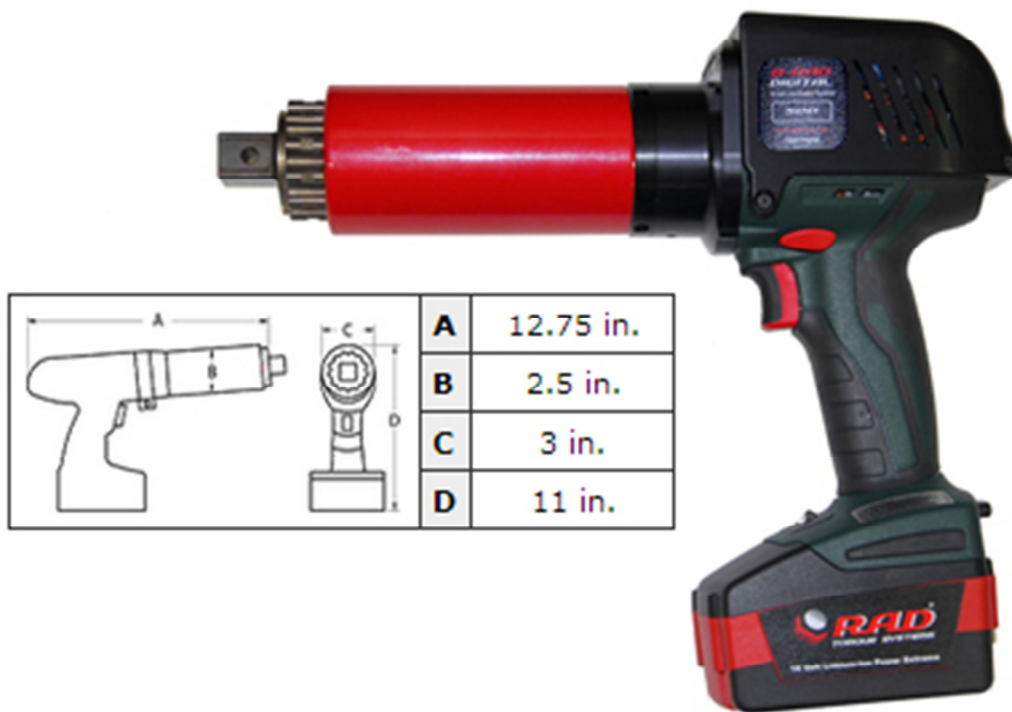

## Battery-Powered Series : DB-RAD 500

Part No.	Tool Model	Drive Size	Torque (low - high)	RPM	Weight	Noise Level
16821	DB-RAD 500	0.75 in.	100-500 ft/lbs.	26	11.0 lbs.	80 db